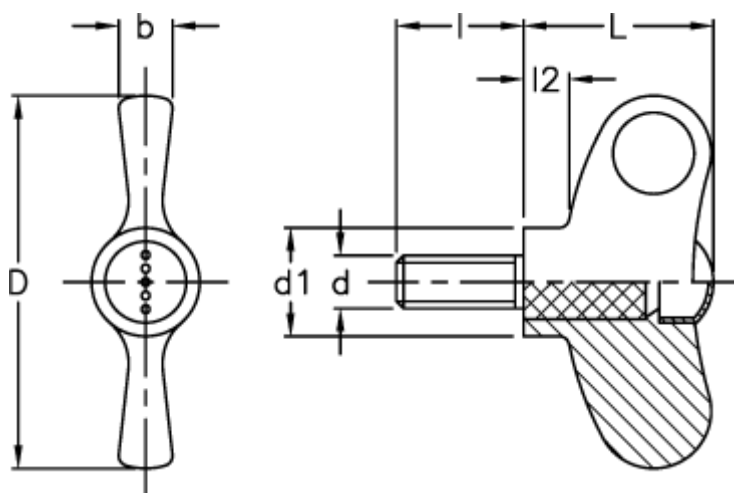

Article number: 23052238062

Description: E+G Wing screw
EWN.70 p-M8x20-C2, orange cap

Measures

b	= 10
D	= 70
d1	= 20.0
d 6g	= M8
l	= 20
L	= 36
l2	= 8.0